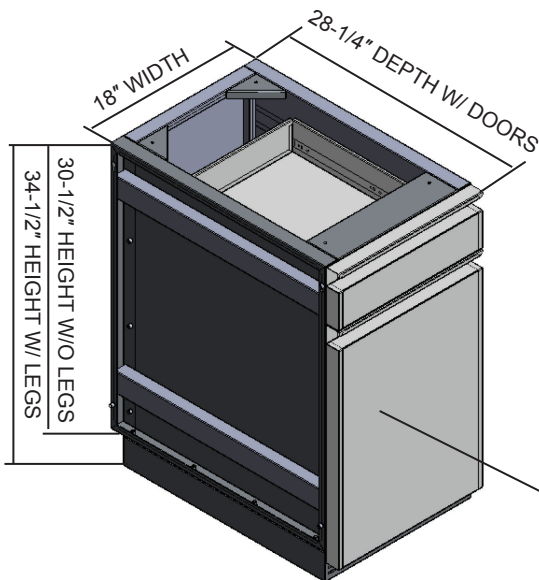

SIMECO Pre-Configured Package

18" Propane Tank Drawer Storage Combo

Description

- 18" Propane Tank Drawer Storage Combo
- 2 Soft-Close Style Drawers
- Accepts up to 25 LBS LP Tanks
- Large Bottom Drawer
- Soft-Close Style Drawers
- Adjustable Legs
- Easy Installation

30" Kamado BBQ Base Cabinet

Description

- 30" Appliance Cabinet for Kamado BBQ's & Power Burner Counter Install
- Front & Back Kick-Plates
- Easy Pin-Lock Installation
- Soft-Close Drawer Tracks
- Covered Access Ports
- Adjustable Legs

30" Full Triple Drawer Base Cabinet

Description

30" Triple Drawer Base Cabinet with
3 Soft-Close Style Drawers
Large Bottom Drawer
Adjustable Legs
Easy Installation

36" Full Height Double Door Cabinet

Description

36" Full Height Double Door Cabinet
Doors are double walle with adjustable
shelf.
All Simeco cabinets are easily installed

27" Universal End Panel