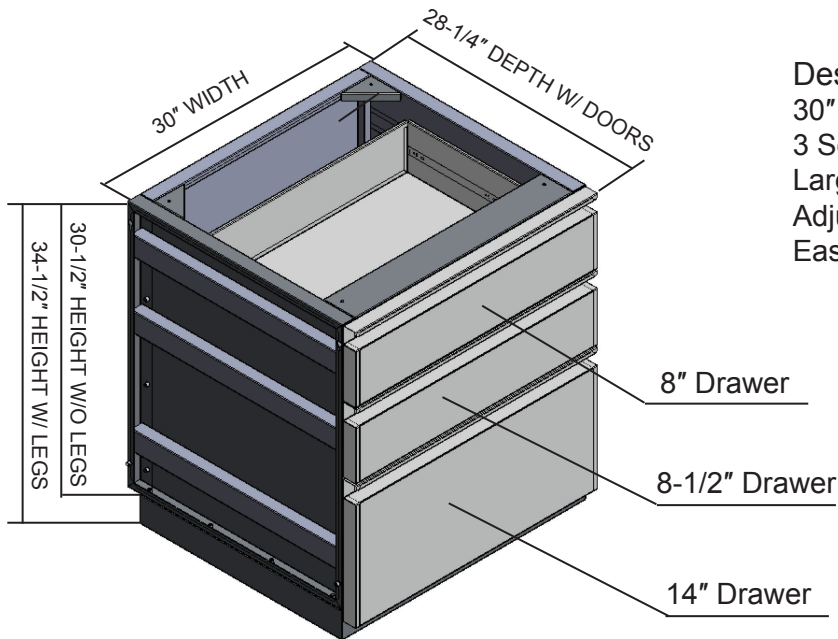

SIMECO Pre-Configured Package

18" Propane Tank Drawer Storage Combo

Description

- 18" Propane Tank Drawer Storage Combo
- 2 Soft-Close Style Drawers
- Accepts up to 25 LBS LP Tanks
- Large Bottom Drawer
- Soft-Close Style Drawers
- Adjustable Legs
- Easy Installation

30" Kamado BBQ Base Cabinet

Description

- 30" Appliance Cabinet for Kamado BBQ's & Power Burner Counter Install
- Front & Back Kick-Plates
- Easy Pin-Lock Installation
- Soft-Close Drawer Tracks
- Covered Access Ports
- Adjustable Legs

30" Full Triple Drawer Base Cabinet

Description

30" Triple Drawer Base Cabinet with
3 Soft-Close Style Drawers
Large Bottom Drawer
Adjustable Legs
Easy Installation

36" Full Height Double Door Cabinet

Description

36" Full Height Double Door Cabinet
Doors are double walle with adjustable
shelf.
All Simeco cabinets are easily installed

27" Universal End Panel