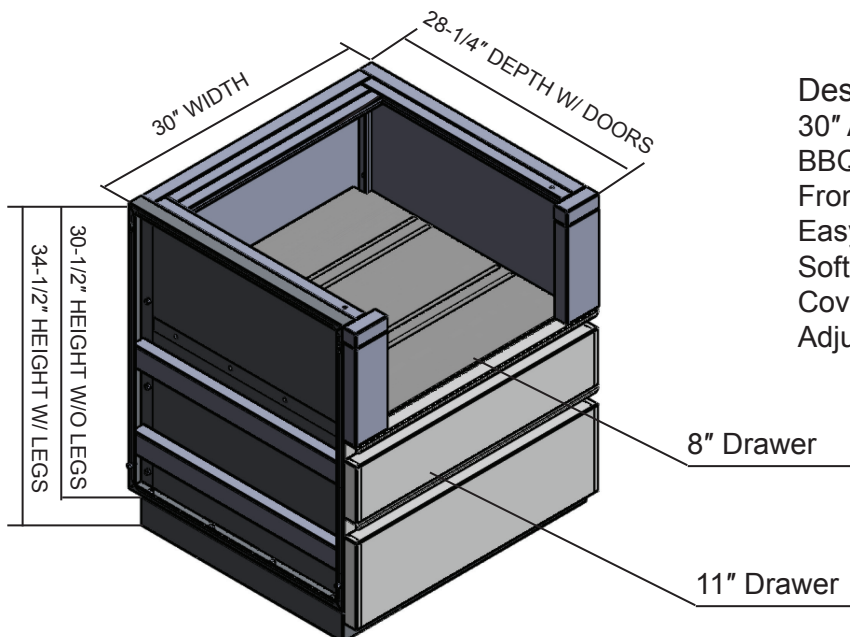

SIMECO Pre-Configured Package

18" Propane Tank Drawer Storage Combo

Description

- 18" Propane Tank Drawer Storage Combo
- 2 Soft-Close Style Drawers
- Accepts up to 25 LBS LP Tanks
- Large Bottom Drawer
- Soft-Close Style Drawers
- Adjustable Legs
- Easy Installation

30" Kamado BBQ Base Cabinet

Description

- 30" Appliance Cabinet for Kamado BBQ's & Power Burner Counter Install
- Front & Back Kick-Plates
- Easy Pin-Lock Installation
- Soft-Close Drawer Tracks
- Covered Access Ports
- Adjustable Legs

30" Full Triple Drawer Base Cabinet

Description

30" Triple Drawer Base Cabinet with
3 Soft-Close Style Drawers
Large Bottom Drawer
Adjustable Legs
Easy Installation

36" Full Height Double Door Cabinet

Description

36" Full Height Double Door Cabinet
Doors are double walle with adjustable
shelf.
All Simeco cabinets are easily installed

27" Universal End Panel