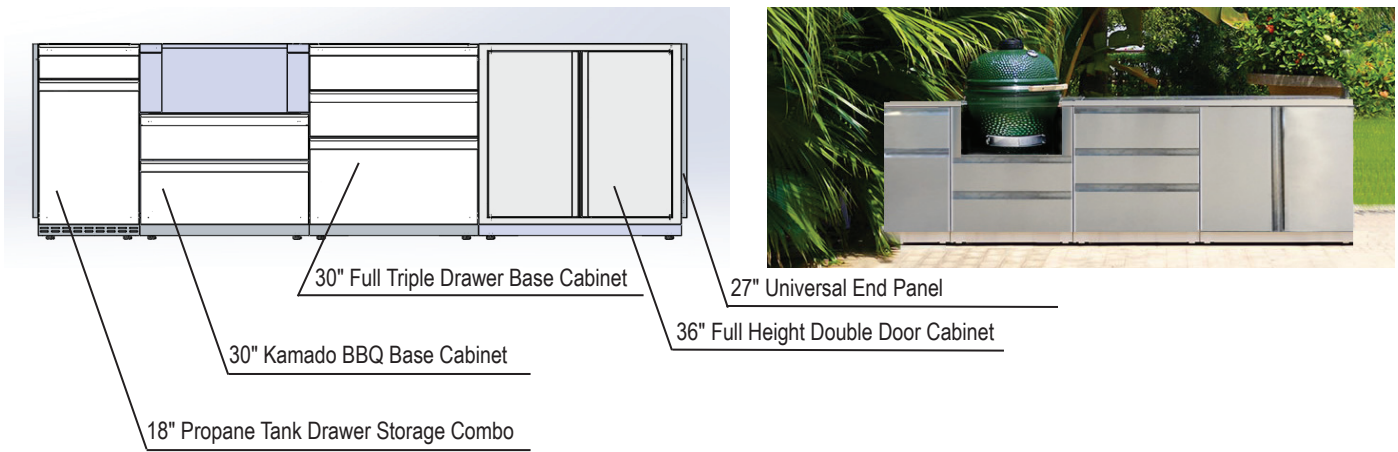

SIMECO Pre-Configured Package

18" Propane Tank Drawer Storage Combo

Description

- 18" Propane Tank Drawer Storage Combo
- 2 Soft-Close Style Drawers
- Accepts up to 25 LBS LP Tanks
- Large Bottom Drawer
- Soft-Close Style Drawers
- Adjustable Legs
- Easy Installation

30" Kamado BBQ Base Cabinet

Description

- 30" Appliance Cabinet for Kamado BBQ's & Power Burner Counter Install
- Front & Back Kick-Plates
- Easy Pin-Lock Installation
- Soft-Close Drawer Tracks
- Covered Access Ports
- Adjustable Legs

30" Full Triple Drawer Base Cabinet

Description

30" Triple Drawer Base Cabinet with
3 Soft-Close Style Drawers
Large Bottom Drawer
Adjustable Legs
Easy Installation

36" Full Height Double Door Cabinet

Description

36" Full Height Double Door Cabinet
Doors are double walle with adjustable
shelf.
All Simeco cabinets are easily installed

27" Universal End Panel