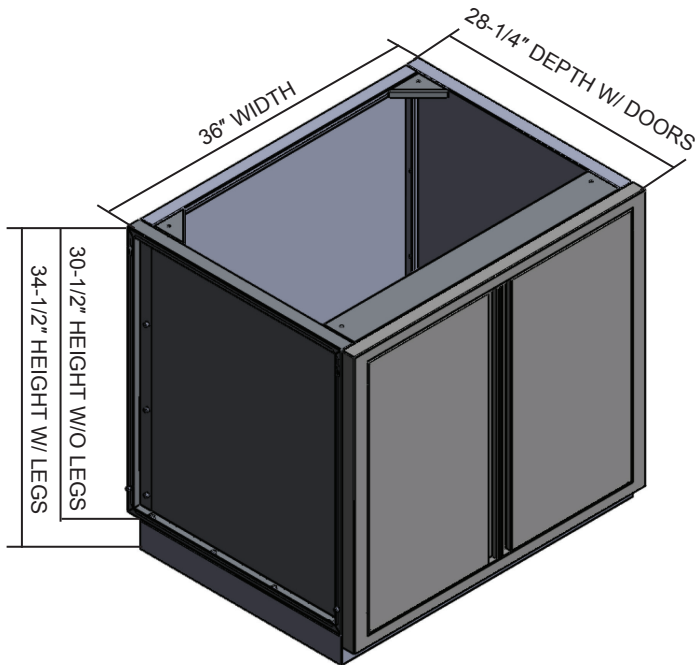

SIMECO Pre-Configured Package

18" Propane Tank Drawer Storage Combo

Description

- 18" Propane Tank Drawer Storage Combo
- 2 Soft-Close Style Drawers
- Accepts up to 25 LBS LP Tanks
- Large Bottom Drawer
- Soft-Close Style Drawers
- Adjustable Legs
- Easy Installation

30" Kamado BBQ Base Cabinet

Description

- 30" Appliance Cabinet for Kamado BBQ's & Power Burner Counter Install
- Front & Back Kick-Plates
- Easy Pin-Lock Installation
- Soft-Close Drawer Tracks
- Covered Access Ports
- Adjustable Legs

30" Full Triple Drawer Base Cabinet

Description

30" Triple Drawer Base Cabinet with
3 Soft-Close Style Drawers
Large Bottom Drawer
Adjustable Legs
Easy Installation

36" Full Height Double Door Cabinet

Description

36" Full Height Double Door Cabinet
Doors are double walle with adjustable
shelf.
All Simeco cabinets are easily installed

27" Universal End Panel